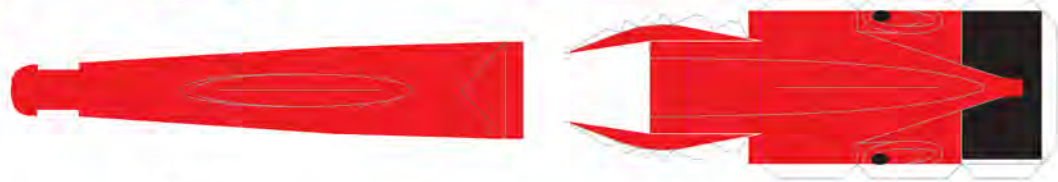

Rear

Front

SCUDERIA
FERRARI F-2001

CONVERSION KIT BY SASO LUIGI (ONLY FOR EXPERT)
BASED ON TANAKA F1 FERRARI F2000 MODEL

F=Fold

www.luigiasaso.it

Pitot

front

Rear

front

Rear