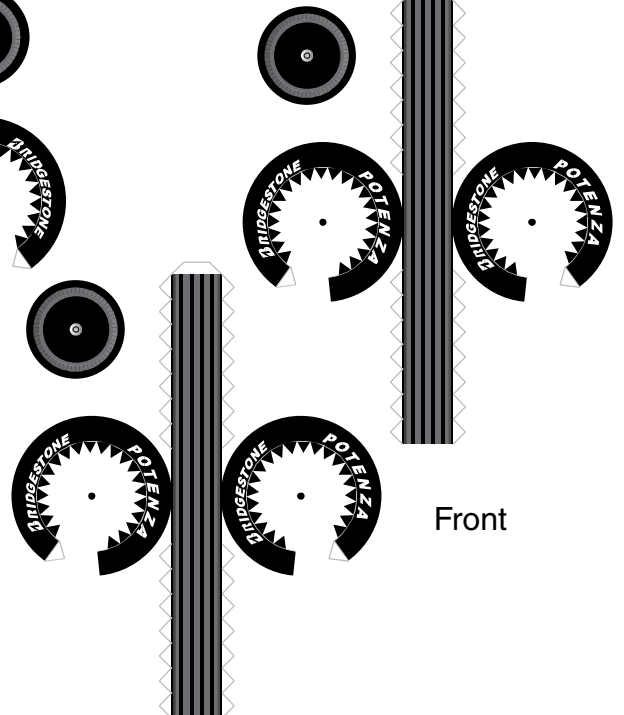

Rear

Front

SCUDERIA
FERRARI F-2001

CONVERSION KIT BY SASO LUIGI (ONLY FOR EXPERT)
BASED ON TANAKA F1 FERRARI F2000 MODEL

F=Fold

www.luigiasaso.it

Pitot

front

Rear

front

Rear