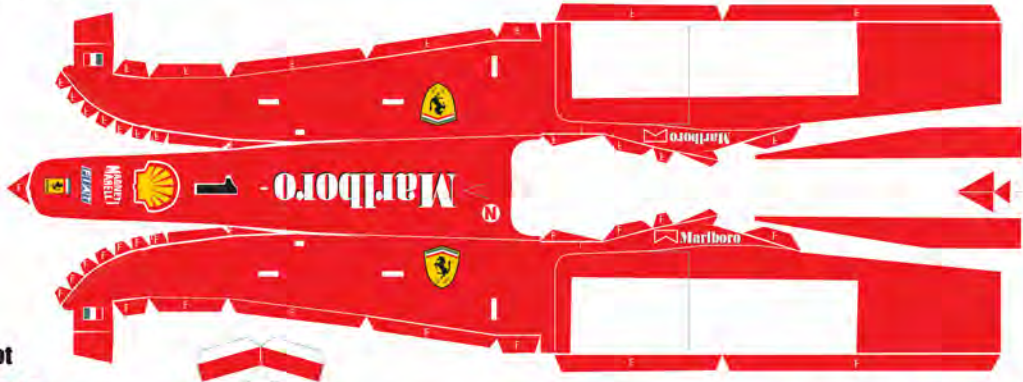

Rear

Front

SCUDERIA
FERRARI F-2001

CONVERSION KIT BY SASO LUIGI (ONLY FOR EXPERT)
BASED ON TANAKA F1 FERRARI F2000 MODEL

F=Fold

www.luigiasaso.it

Pitot

front

Rear

front

Rear